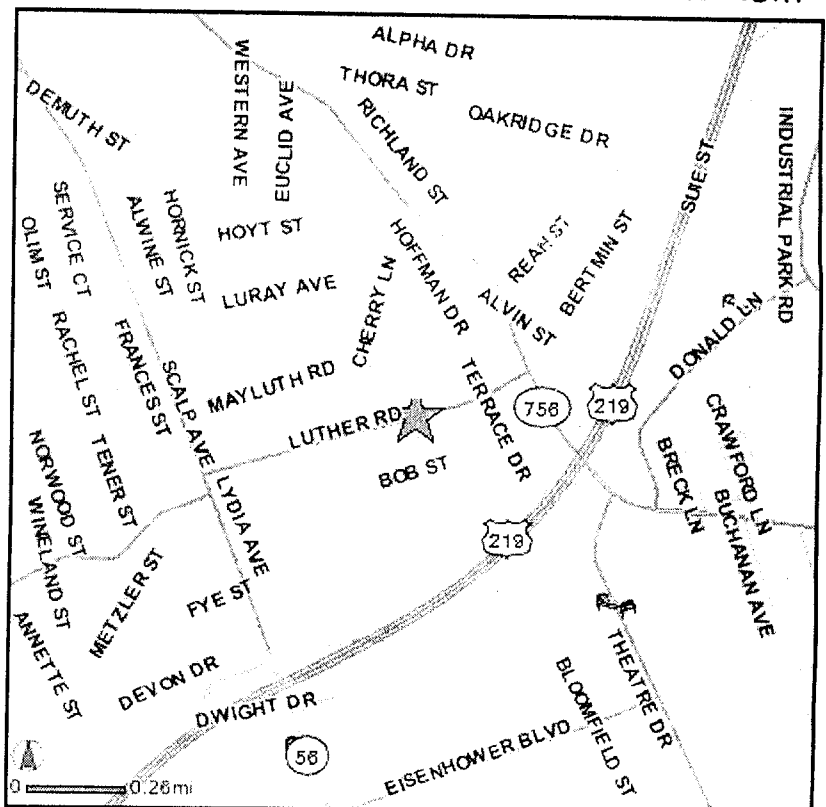

NEW LOCATION: Emmanuel Baptist Church, phone: 814-266-4117

425 Luther Road, Johnstown, PA 15904

MAP SHOWING CHURCH LOCATION:

to Johnstown↑

to PA Turnpike