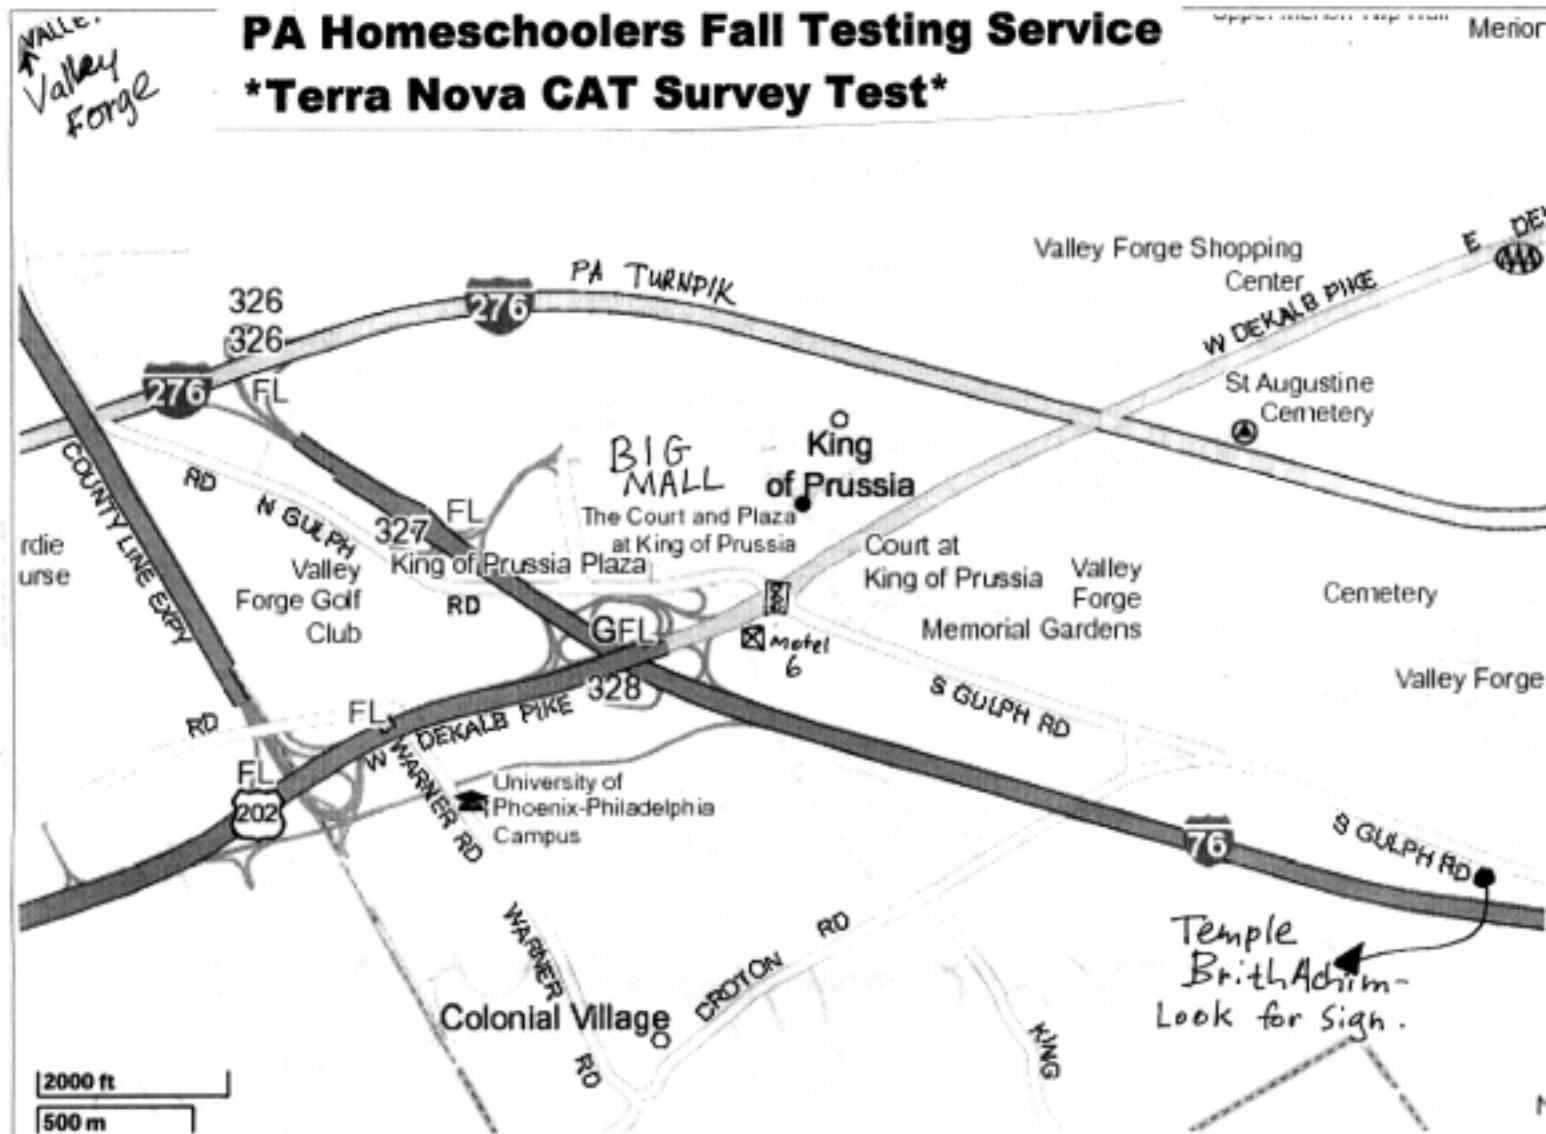

AAA

KING of Prussia Site—NEW LOCATION!!!

PA Homeschoolers Fall Testing Service *Terra Nova CAT Survey Test*

just 2 miles from the King of Prussia Mall!!!

Temple Brith Achim

481 South Gulph Road King of Prussia, Pennsylvania 19406 (610) 337-2222

Time: 9:30am to 12noon—
 reading, language arts, and mathematics
12noon to 12:45pm—LUNCH
12:45pm to 1:45pm—science and social studies

Please aim to arrive no later than 9:15am, so that we can start testing promptly at 9:30am. This will help us keep right on schedule. Thanks!